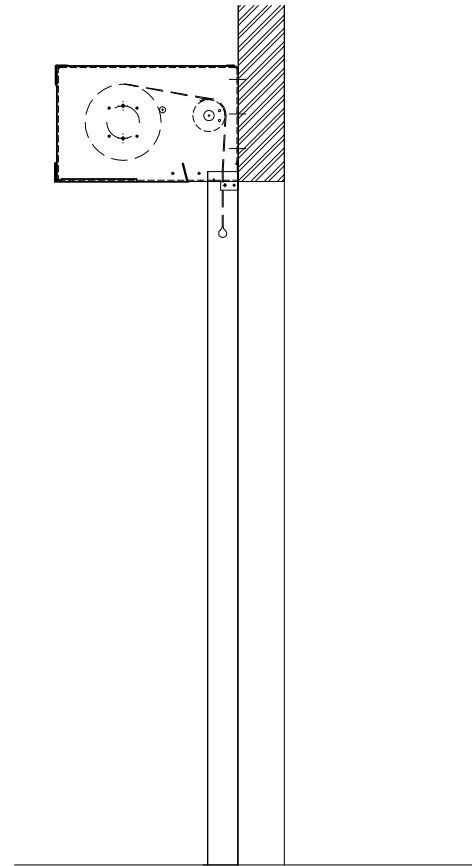

Firescreen® Temperature

Cross sectional view B-B

Cross sectional view A-A

Dimensions			
	Side Guide	Head Box (WxH)	
Type I	Side Guide Dimensions left and right	213 mm	306 mm x 460 mm
Type II	Side Guide Dimensions left and right	213 mm	356 mm x 556 mm

Project:	Rev.0: mmdyy
Client:	0 mmdyy mmdyy
Denomination:	Rev. Drawn by Checked by
American Projection	
Size tolerances ISO 2768-mK	
Scale: n.a.	Page number: 1
Unit: MM	Order

FIRE SCREEN®
Fire curtains
P.O. Box 5036 5004 EA Tilburg
Zevenheuvelenweg 50 5048 AN Tilburg
tel. +31(0)13-4625959
fax. +31(0)13-4670371
info@hoefnagels.com
www.hoefnagels.com