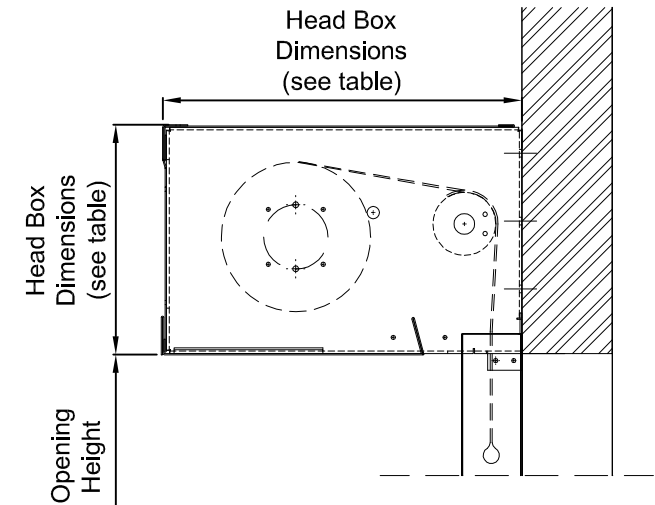

Firescreen® Temperature

Cross sectional view B-B

Cross sectional view A-A

Dimensions			
	Side Guide	Head Box (WxH)	
Type I	Side Guide Dimensions left and right	213 mm	306 mm x 460 mm
Type II	Side Guide Dimensions left and right	213 mm	356 mm x 556 mm

Project:	Rev.0: mmdyy
Client:	0 mmdyy mmdyy
Denomination:	Rev. Drawn by Checked by
American Projection	
Size tolerances ISO 2768-mK	
Scale: n.a.	Page number: 1
Unit: MM	Order

FIRE SCREEN®
Fire curtains
P.O. Box 5036 5004 EA Tilburg
Zevenheuvelenweg 50 5048 AN Tilburg
tel. +31(0)13-4625959
fax. +31(0)13-4670371
info@hoefnagels.com
www.hoefnagels.com