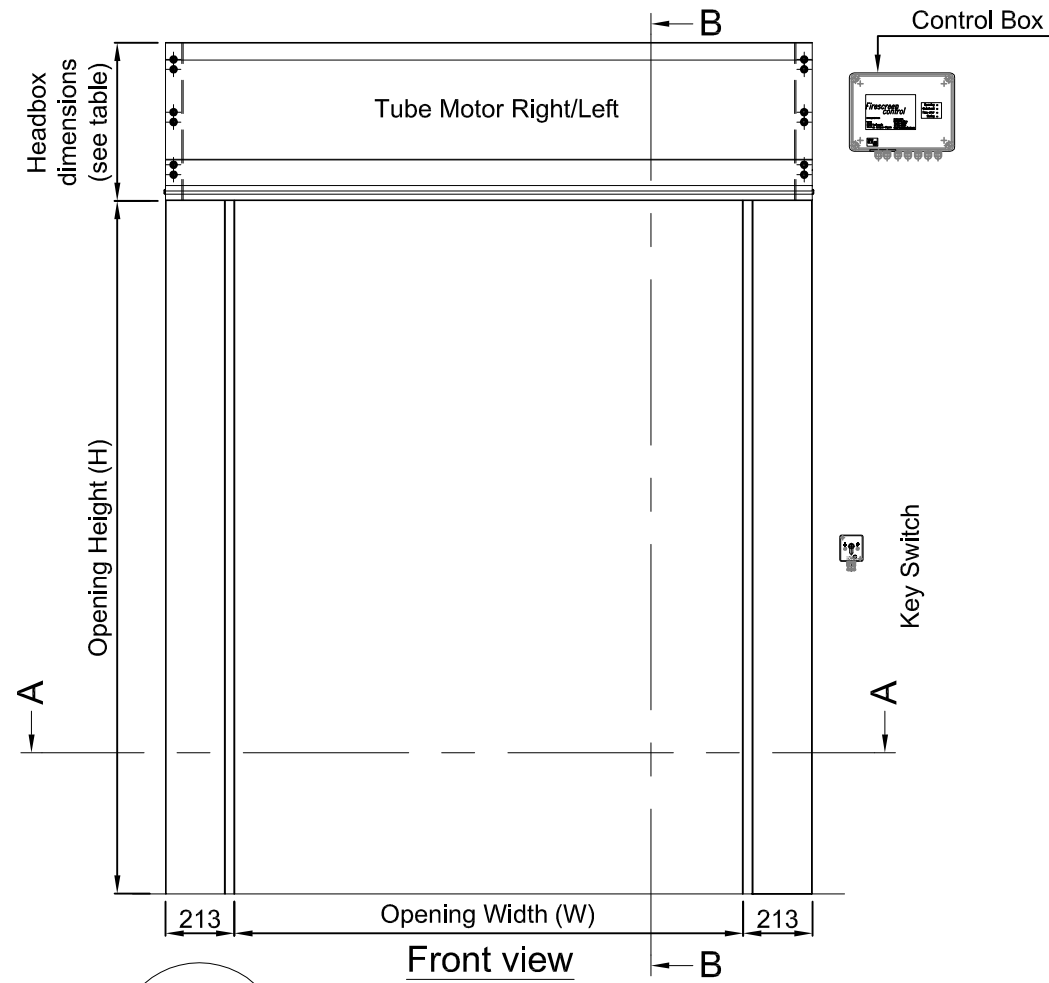

Firescreen® Temperature

Cross sectional view B-B

Cross sectional view A-A

Dimensions			
	Side Guide	Head Box (WxH)	
Type I	Side Guide Dimensions left and right	213 mm	306 mm x 460 mm
Type II	Side Guide Dimensions left and right	213 mm	356 mm x 556 mm

Project:	Rev.0: mmdyy
Client:	0 mmdyy mmdyy
Denomination:	Rev. Drawn by Checked by
American Projection	
Size tolerances ISO 2768-mK	
Scale: n.a.	Page number: 1
Unit: MM	Order

FIRE SCREEN®
Fire curtains
P.O. Box 5036 5004 EA Tilburg
Zevenheuvelenweg 50 5048 AN Tilburg
tel. +31(0)13-4625959
fax. +31(0)13-4670371
info@hoefnagels.com
www.hoefnagels.com