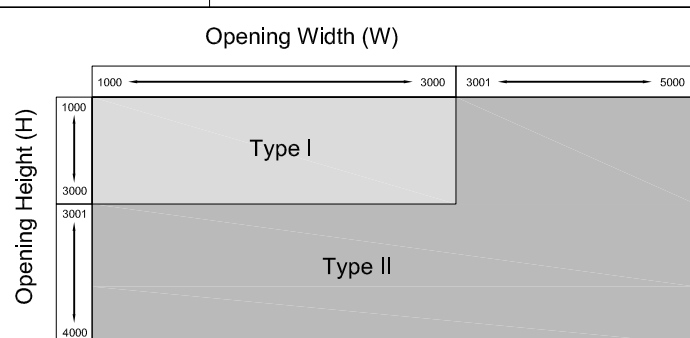

Firescreen® Temperature

Cross sectional view B-B

Cross sectional view A-A

Dimensions			
	Side Guide	Head Box (WxH)	
Type I	Side Guide Dimensions left and right	213 mm	306 mm x 460 mm
Type II	Side Guide Dimensions left and right	213 mm	356 mm x 556 mm

Project:	Rev.0: mmdyy
Client:	0 mmdyy mmdyy
Denomination:	Rev. Drawn by Checked by
American Projection	
Size tolerances ISO 2768-mK	
Scale: n.a.	Page number: 1
Unit: MM	Order

FIRE SCREEN®
Fire curtains
P.O. Box 5036 5004 EA Tilburg
Zevenheuvelenweg 50 5048 AN Tilburg
tel. +31(0)13-4625959
fax. +31(0)13-4670371
info@hoefnagels.com
www.hoefnagels.com