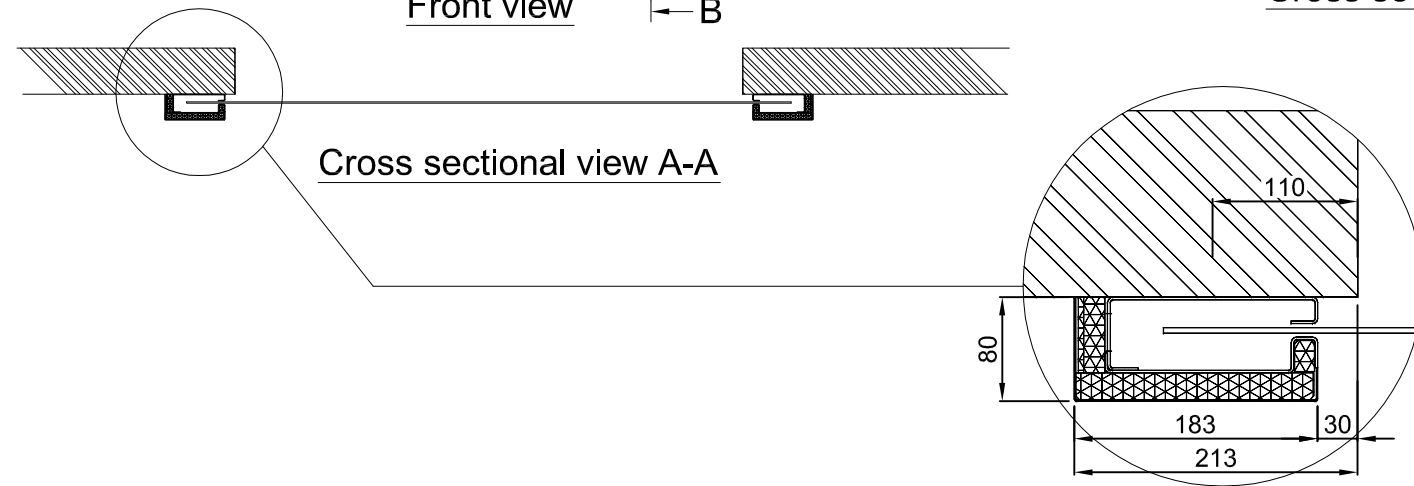

Firescreen® Temperature

Cross sectional view B-B

Cross sectional view A-A

Dimensions			
	Side Guide	Head Box (WxH)	
Type I	Side Guide Dimensions left and right	213 mm	306 mm x 460 mm
Type II	Side Guide Dimensions left and right	213 mm	356 mm x 556 mm

Project:	Rev.0: mmdyy
Client:	0 mmdyy mmdyy
Denomination:	Rev. Drawn by Checked by
American Projection	
Size tolerances ISO 2768-mK	
Scale: n.a.	Page number: 1
Unit: MM	Order

FIRE SCREEN®
Fire curtains
P.O. Box 5036 5004 EA Tilburg
Zevenheuvelenweg 50 5048 AN Tilburg
tel. +31(0)13-4625959
fax. +31(0)13-4670371
info@hoefnagels.com
www.hoefnagels.com