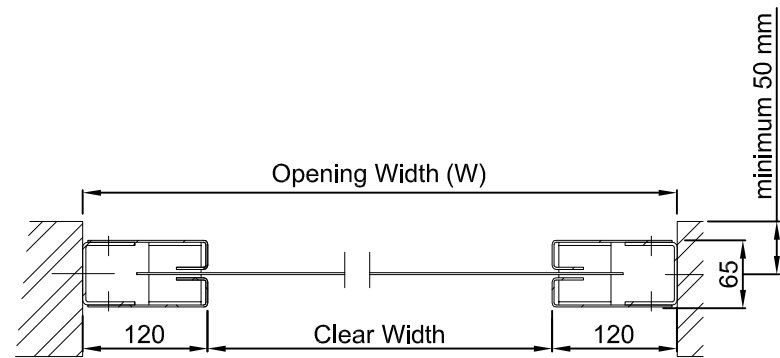

Firescreen® Radiation

Cross sectional view A-A

		Opening Width (W)					
Opening Height (H)	1000	1000	4250	4251	5000	5001	6000
	3400	Type I					
	3401	Type II					
	4250	Type III					
	4251						
	6000						

Dimensions			
	Side Guide	Head Box (WxH)	
Type I	Sideguide dimensions left and right	120 mm	225 mm x 225 mm
Type II	Sideguide dimensions left and right	120 mm	275 mm x 275 mm
Type III	Sideguide dimensions left and right	120 mm	305 mm x 305 mm

Project:	Rev.0: mmddy		
Client:	0	mmddy mmddy	
	Rev.	Drawn by Checked by	
	Denomination:	American Projection	
			Size tolerances ISO 2768-mK
Scale: n.a.	Page number: 1	Order	
Unit: MM			

P.O. Box 5036 5004 EA Tilburg
Zevenheuvelenweg 50 5048 AN Tilburg
tel. +31(0)13-4625959
fax. +31(0)13-4670371
info@hoefnagels.com
www.hoefnagels.com