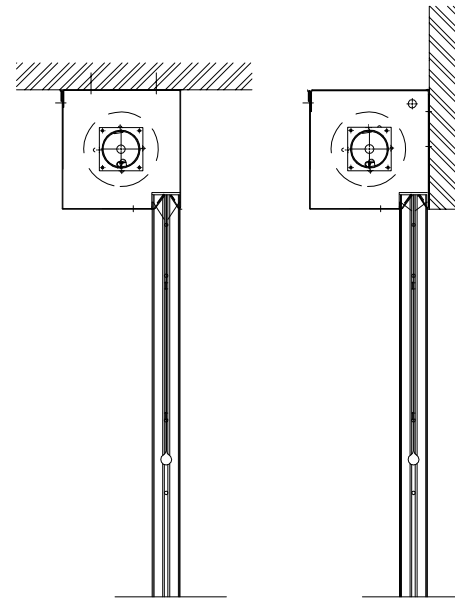

Firescreen® Radiation

Cross sectional view A-A

		Opening Width (W)					
Opening Height (H)	1000	1000	4250	4251	5000	5001	6000
	3400	Type I					
	3401	Type II					
	4250	Type III					
	4251						
	6000						

Dimensions			
	Side Guide	Head Box (WxH)	
Type I	Sideguide dimensions left and right	120 mm	225 mm x 225 mm
Type II	Sideguide dimensions left and right	120 mm	275 mm x 275 mm
Type III	Sideguide dimensions left and right	120 mm	305 mm x 305 mm

Project:	Rev.0: mmddy		
Client:	0	mmddy mmddy	
	Rev.	Drawn by Checked by	
	Denomination:	American Projection	
			Size tolerances ISO 2768-mK
Scale: n.a.	Page number: 1	Order	
Unit: MM			

P.O. Box 5036 5004 EA Tilburg
Zevenheuvelenweg 50 5048 AN Tilburg
tel. +31(0)13-4625959
fax. +31(0)13-4670371
info@hoefnagels.com
www.hoefnagels.com