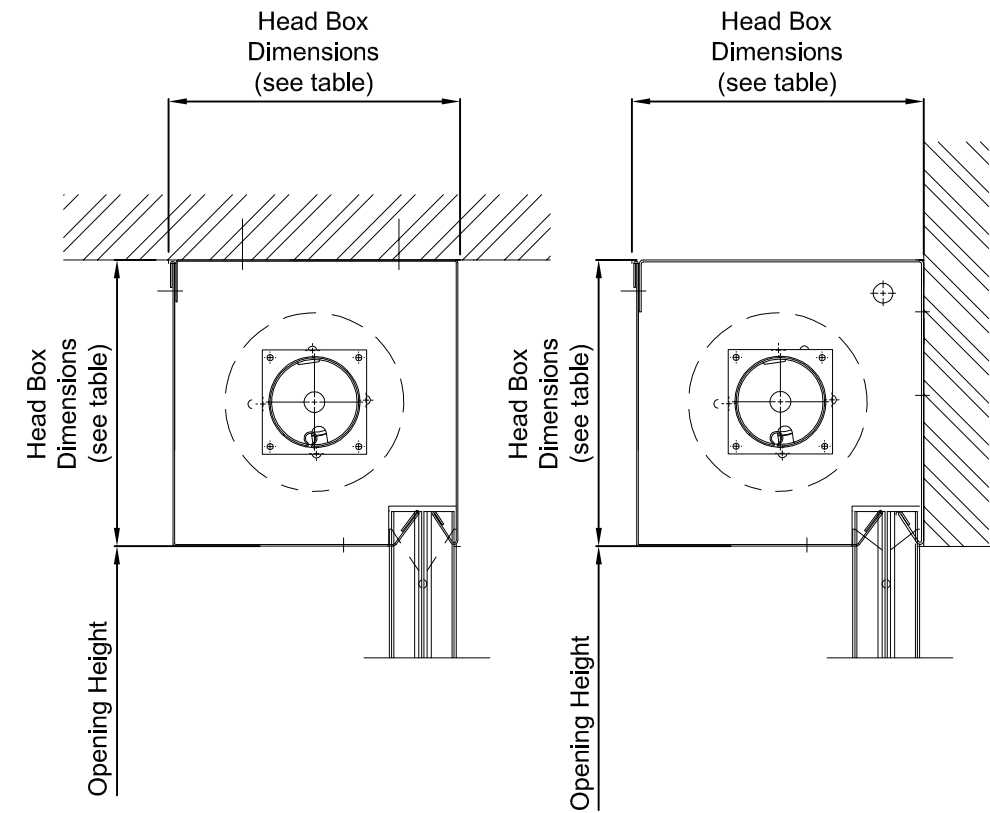

Firescreen® Radiation

Cross sectional view A-A

		Opening Width (W)					
Opening Height (H)	1000	1000	4250	4251	5000	5001	6000
	3400	Type I					
	3401	Type II					
	4250	Type III					
	4251						
	6000						

Dimensions			
	Side Guide	Head Box (WxH)	
Type I	Sideguide dimensions left and right	120 mm	225 mm x 225 mm
Type II	Sideguide dimensions left and right	120 mm	275 mm x 275 mm
Type III	Sideguide dimensions left and right	120 mm	305 mm x 305 mm

Project:	Rev.0: mmddy		
Client:	0	mmddy mmddy	
	Rev.	Drawn by Checked by	
	Denomination:	American Projection	
			Size tolerances ISO 2768-mK
Scale: n.a.	Page number: 1	Order	
Unit: MM			

P.O. Box 5036 5004 EA Tilburg
Zevenheuvelenweg 50 5048 AN Tilburg
tel. +31(0)13-4625959
fax. +31(0)13-4670371
info@hoefnagels.com
www.hoefnagels.com