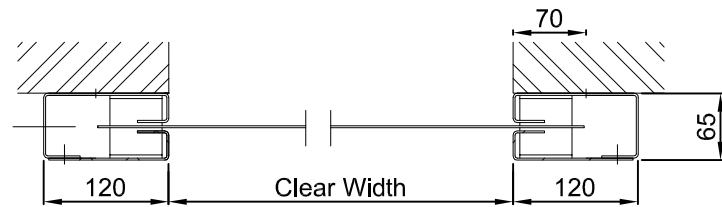

Firescreen® Radiation

Cross sectional view A-A

		Opening Width (W)					
Opening Height (H)	1000	1000	4250	4251	5000	5001	6000
	3400	Type I					
	3401	Type II					
	4250	Type III					
	4251						
	6000						

Dimensions			
	Side Guide	Head Box (WxH)	
Type I	Sideguide dimensions left and right	120 mm	225 mm x 225 mm
Type II	Sideguide dimensions left and right	120 mm	275 mm x 275 mm
Type III	Sideguide dimensions left and right	120 mm	305 mm x 305 mm

Project:	Rev.0: mmddy		
Client:	0	mmddy mmddy	
	Rev.	Drawn by Checked by	
	Denomination:	American Projection	
			Size tolerances ISO 2768-mK
Scale: n.a.	Page number: 1	Order	
Unit: MM			

P.O. Box 5036 5004 EA Tilburg
Zevenheuvelenweg 50 5048 AN Tilburg
tel. +31(0)13-4625959
fax. +31(0)13-4670371
info@hoefnagels.com
www.hoefnagels.com