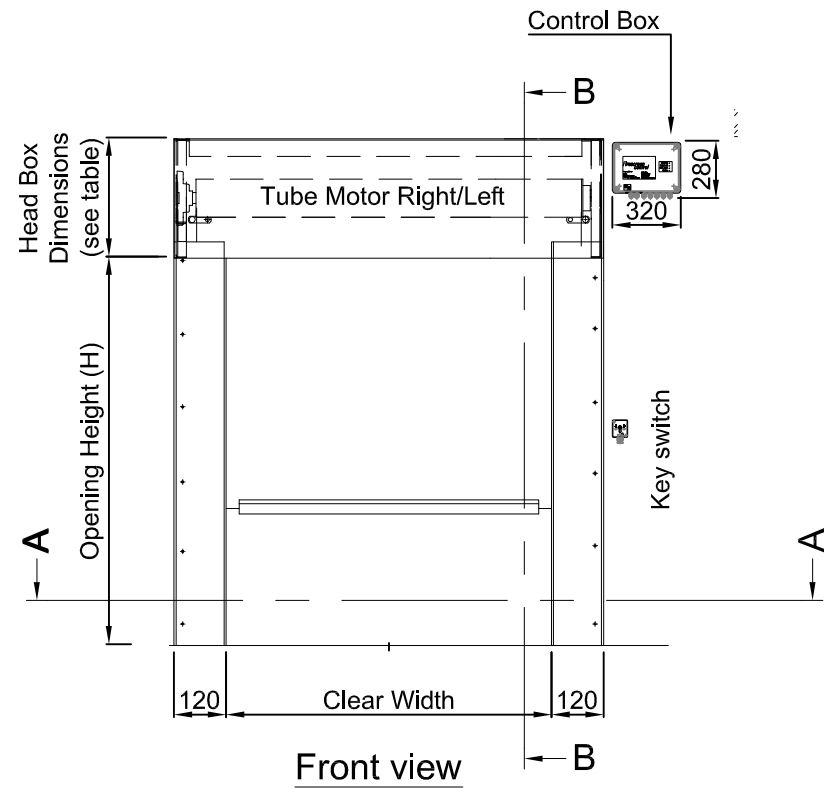

Firescreen® Radiation

Cross sectional view A-A

		Opening Width (W)					
Opening Height (H)	1000	1000	4250	4251	5000	5001	6000
	3400	Type I					
	3401	Type II					
	4250	Type III					
	4251						
	6000						

Dimensions			
	Side Guide	Head Box (WxH)	
Type I	Sideguide dimensions left and right	120 mm	225 mm x 225 mm
Type II	Sideguide dimensions left and right	120 mm	275 mm x 275 mm
Type III	Sideguide dimensions left and right	120 mm	305 mm x 305 mm

Project:	Rev.0: mmddy		
Client:	0	mmddy mmddy	
	Rev.	Drawn by Checked by	
	Denomination:	American Projection	
			Size tolerances ISO 2768-mK
Scale: n.a.	Page number: 1	Order	
Unit: MM			

P.O. Box 5036 5004 EA Tilburg
Zevenheuvelenweg 50 5048 AN Tilburg
tel. +31(0)13-4625959
fax. +31(0)13-4670371
info@hoefnagels.com
www.hoefnagels.com